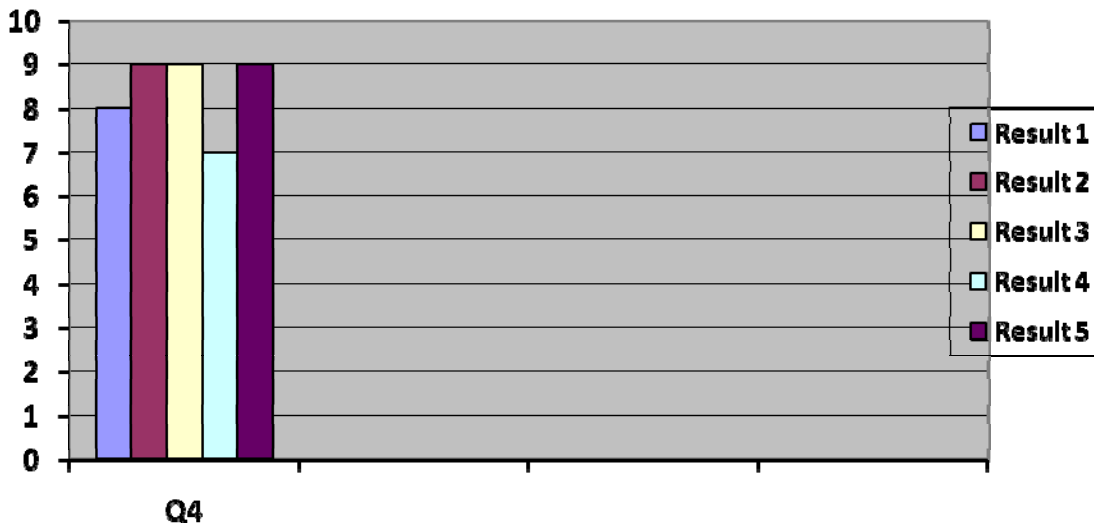

Average: 8.6 out of 10

2. What would you rate the background music?

Average: 7.2 out of 10

3. What would you rate the color scheme and its flexibility?

Average: 8.4 out of 10

4. What would you rate the efficiency of this program?