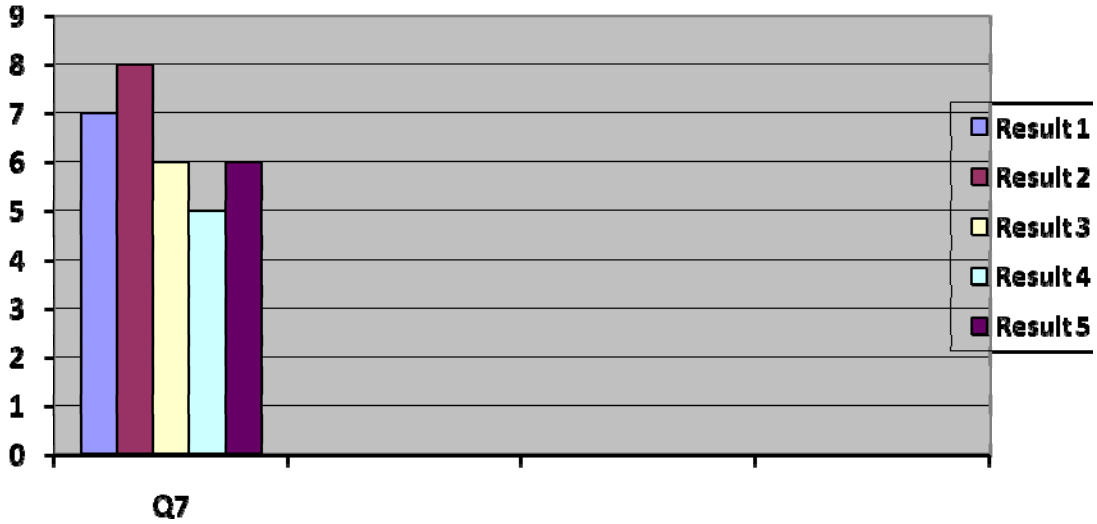

6b) Consistency

Average: 8.6 out of 10

6 c) Flexibility

Average: 8.4 out of 10

7. What would you rate the Information Headquarters?

Average: 6.4 out of 10

8. What would you rate the Side bar in terms of:

a) Practicality:

Average: 8.2 out of 10

8 b) Usefulness:

Average: 7.2 out of 10

9. What is your overall rating of the program?

Average: 7 out of 10