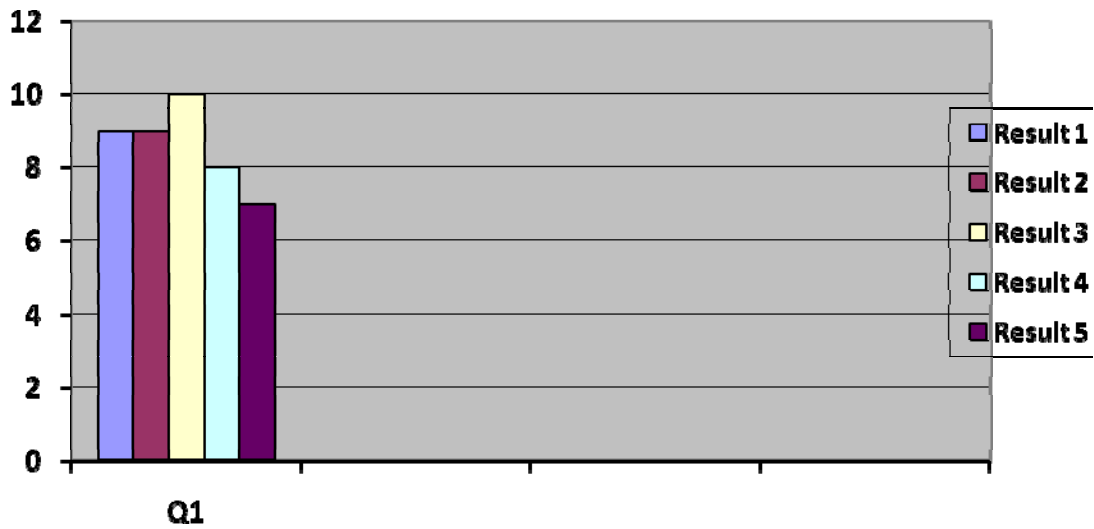

Through the distribution of the beta testing survey, Jsinc Productions have collected and tallied the results and feedback of this survey:

1. What would you rate the user graphical interface in general?