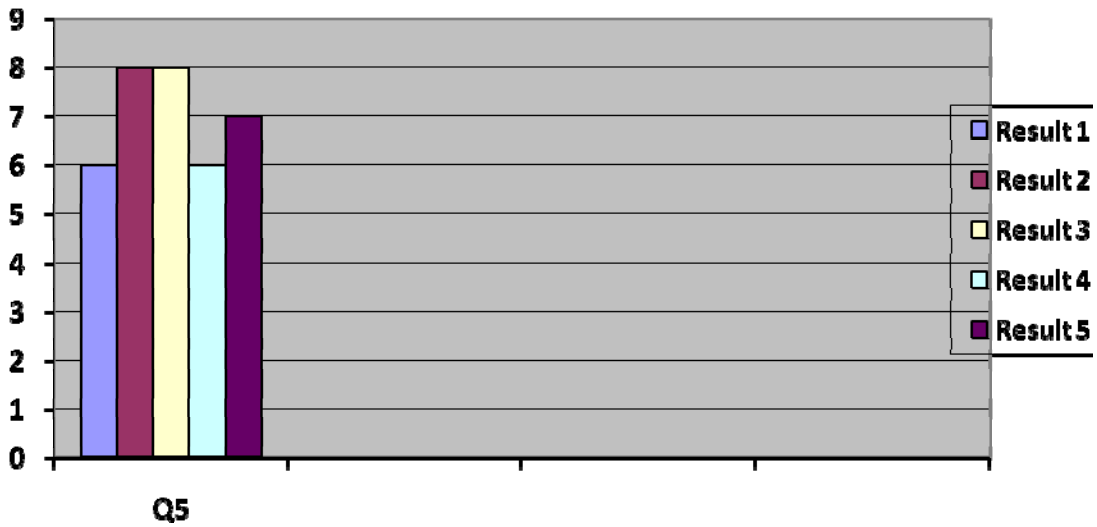

5. Is there sufficient help tutorial's throughout the program?