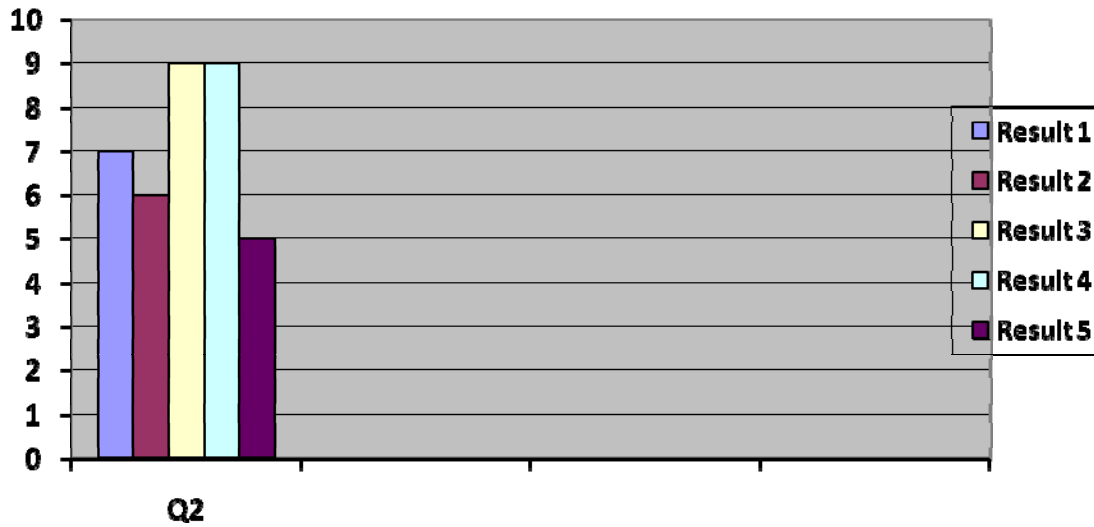

Average: 8.6 out of 10

2. What would you rate the background music?