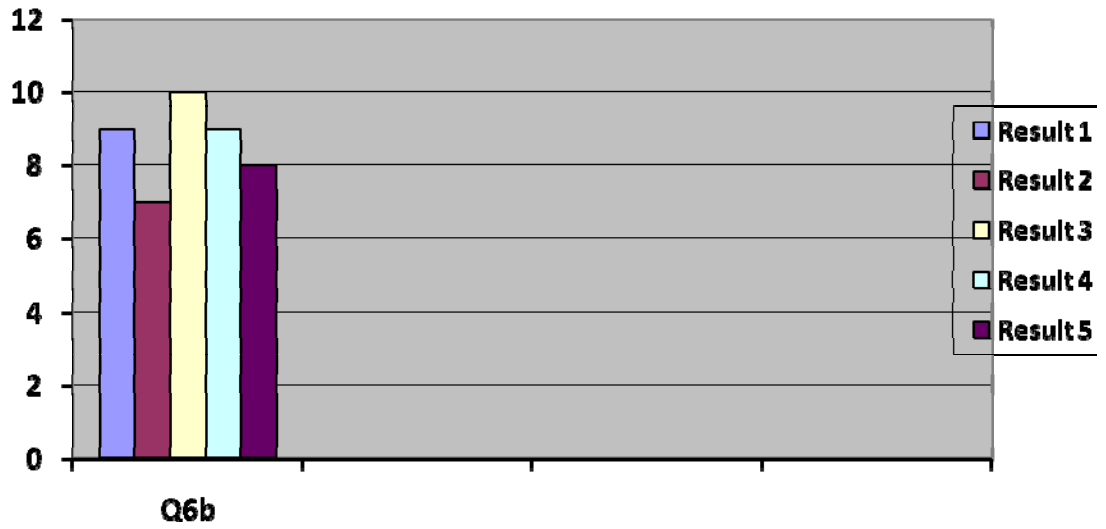

6b) Consistency

Average: 8.6 out of 10

6 c) Flexibility

Average: 8.4 out of 10

7. What would you rate the Information Headquarters?

Average: 6.4 out of 10

8. What would you rate the Side bar in terms of:

a) Practicality: