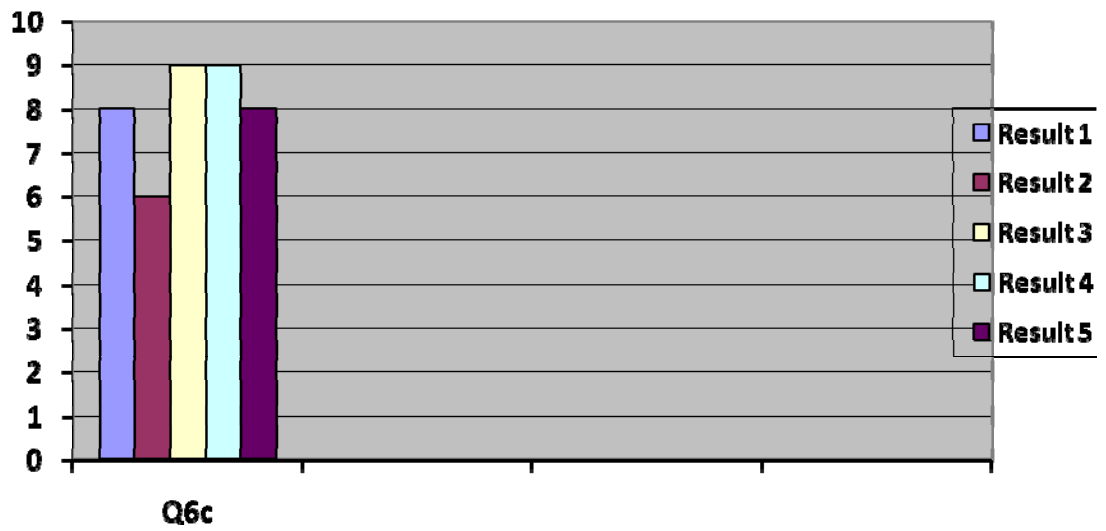

Average: 8.4 out of 10

5. Is there sufficient help tutorial's throughout the program?

Average: 7 out of 10

6. What would you rate the Criminal Search Form in terms of:

a) Depth of search

Average: 9 out of 10

6b) Consistency

Average: 8.6 out of 10

6 c) Flexibility

Average: 8.4 out of 10

7. What would you rate the Information Headquarters?

Average: 6.4 out of 10

8. What would you rate the Side bar in terms of:

a) Practicality: