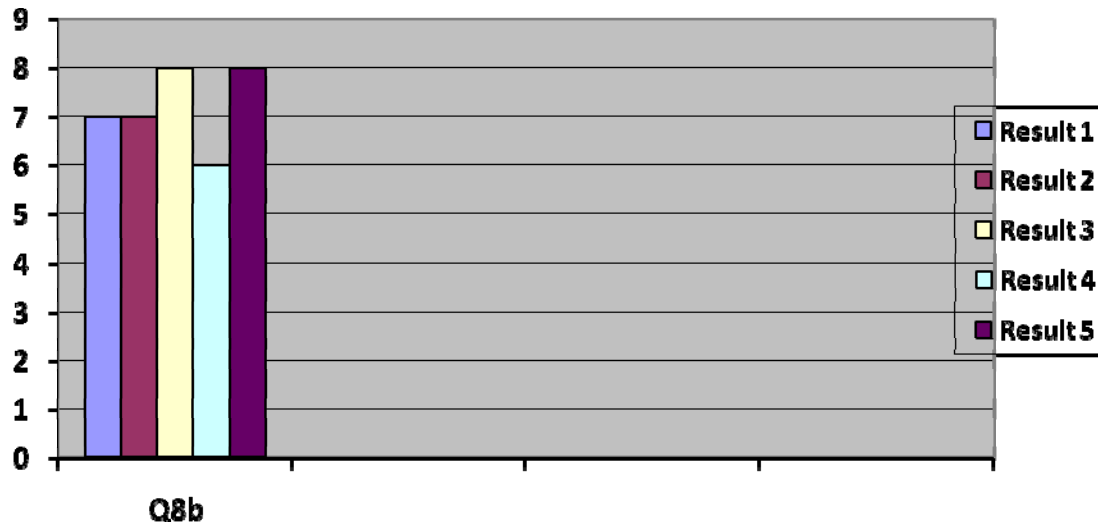

8 b) Usefulness: