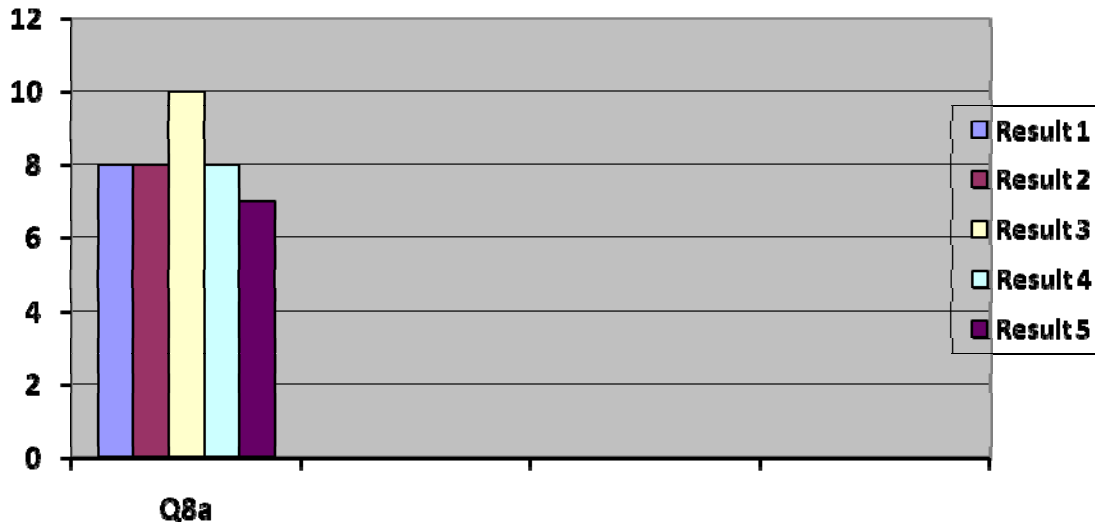

6b) Consistency

Average: 8.6 out of 10

6 c) Flexibility

Average: 8.4 out of 10

7. What would you rate the Information Headquarters?

Average: 6.4 out of 10

8. What would you rate the Side bar in terms of:

a) Practicality:

Average: 8.2 out of 10

8 b) Usefulness:

Average: 7.2 out of 10

9. What is your overall rating of the program?

Average: 7 out of 10