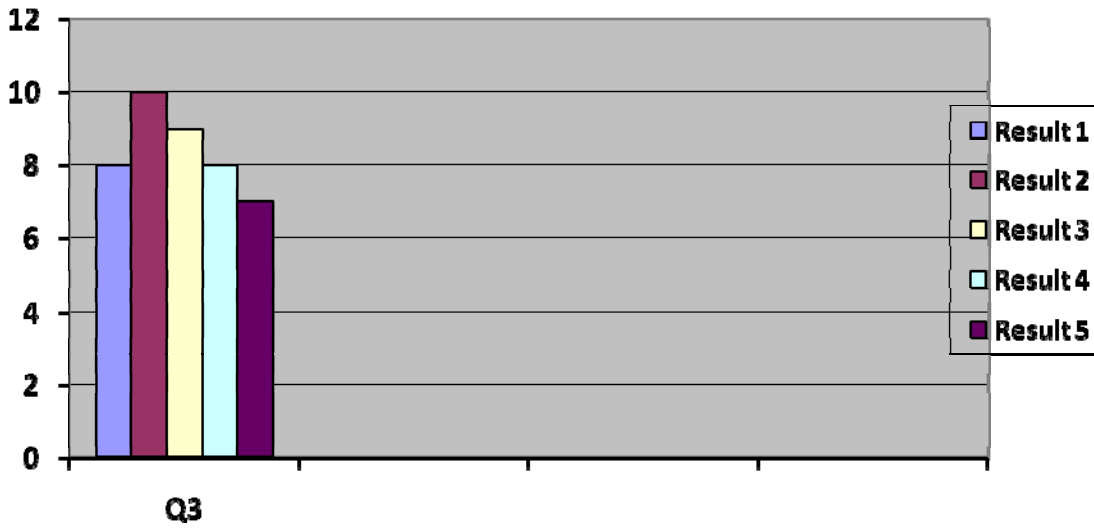

3. What would you rate the color scheme and its flexibility?