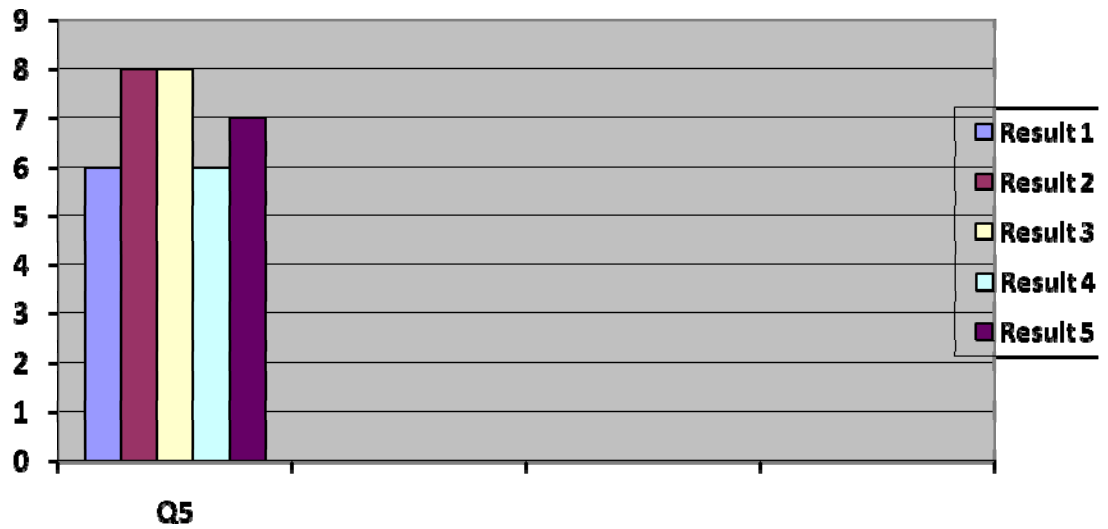

6b) Consistency

Average: 8.6 out of 10

6 c) Flexibility

Average: 8.4 out of 10

7. What would you rate the Information Headquarters?

Average: 6.4 out of 10

8. What would you rate the Side bar in terms of:

a) Practicality:

Average: 8.2 out of 10

8 b) Usefulness:

Average: 7.2 out of 10

9. What is your overall rating of the program?

Average: 7 out of 10