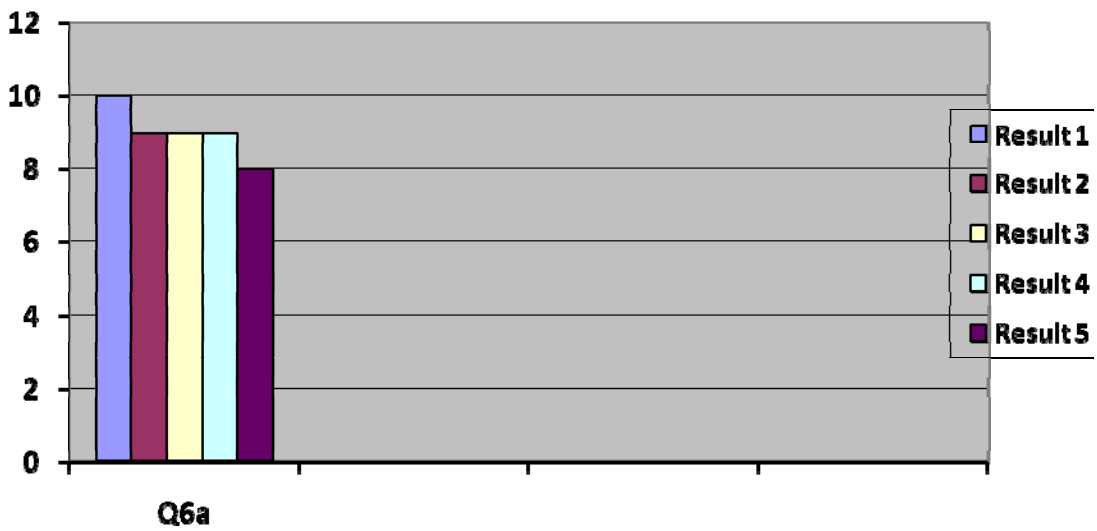

Average: 8.4 out of 10

5. Is there sufficient help tutorial's throughout the program?

Average: 7 out of 10

6. What would you rate the Criminal Search Form in terms of:

a) Depth of search

Average: 9 out of 10

6b) Consistency

Average: 8.6 out of 10

6 c) Flexibility

Average: 8.4 out of 10

7. What would you rate the Information Headquarters?

Average: 6.4 out of 10

8. What would you rate the Side bar in terms of:

a) Practicality: