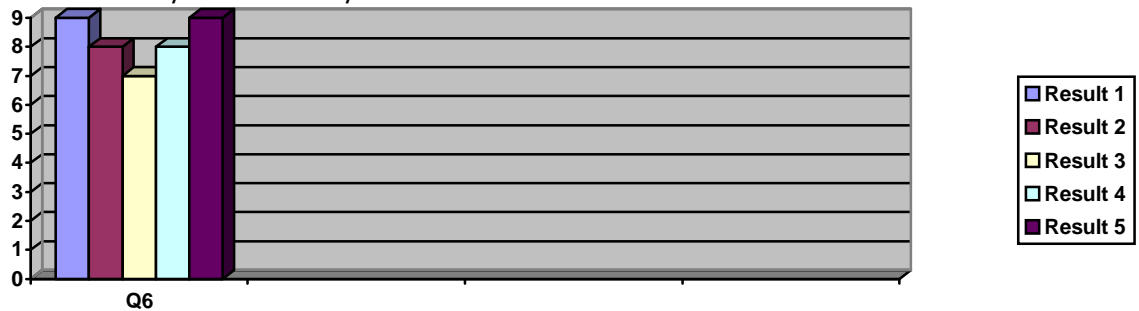

Average: 7.6 out of 10

4. What would you rate the layout of the Criminal Search screen?

Average: 8.2 out of 10

5. What would you rate the layout of the New User screen?

Average: 8.8 out of 10

6. What would you rate the layout of the Side Bar:

Average: 8.2 out of 10

7. What would you rate the user graphical interface in general?

Average: 8.8 out of 10