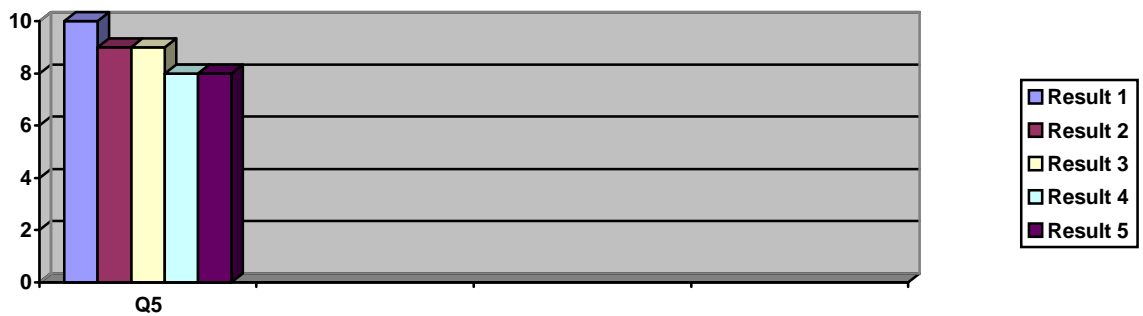

1. Do you find the day/night toggle useful?

Average: 7 out of 10

2. What would you rate the color scheme and its flexibility?

Average: 8.2 out of 10

3. What would you rate the layout of the Information Headquarters screen?

Average: 7.6 out of 10

4. What would you rate the layout of the Criminal Search screen?

Average: 8.2 out of 10

5. What would you rate the layout of the New User screen?

Average: 8.8 out of 10

6. What would you rate the layout of the Side Bar: