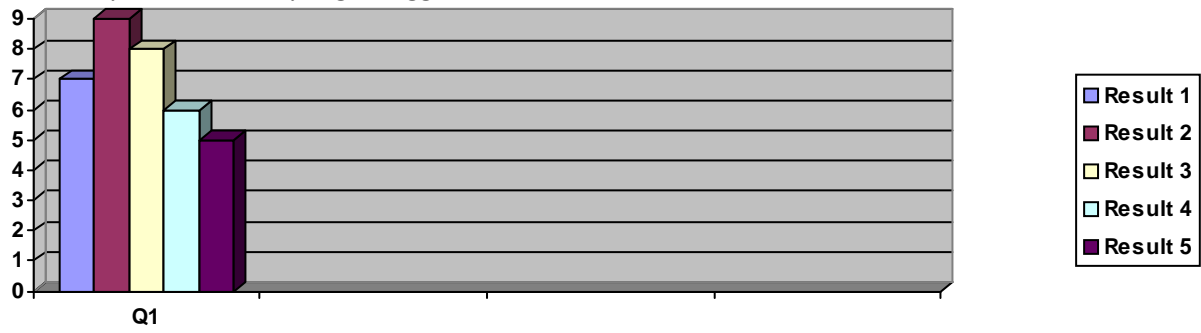

1. Do you find the day/night toggle useful?

Average: 7 out of 10

2. What would you rate the color scheme and its flexibility?

Average: 8.2 out of 10

3. What would you rate the layout of the Information Headquarters screen?

Average: 7.6 out of 10

4. What would you rate the layout of the Criminal Search screen?

Average: 8.2 out of 10

5. What would you rate the layout of the New User screen?

Average: 8.8 out of 10

6. What would you rate the layout of the Side Bar: