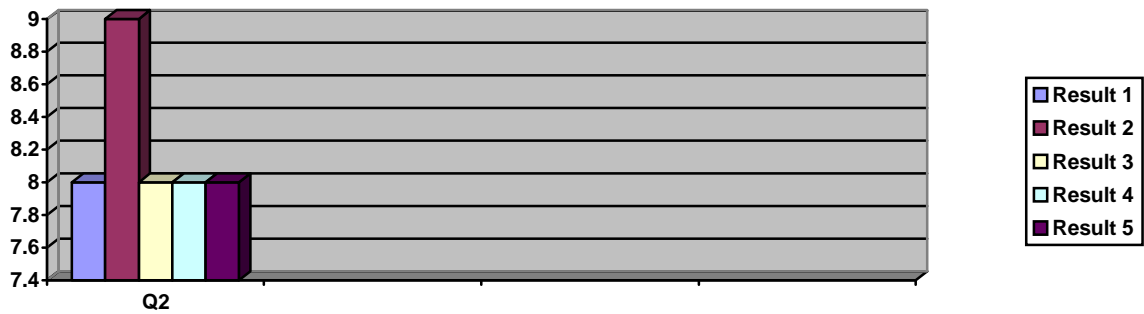

1. Do you find the day/night toggle useful?

Average: 7 out of 10

2. What would you rate the color scheme and its flexibility?

Average: 8.2 out of 10

3. What would you rate the layout of the Information Headquarters screen?

Average: 7.6 out of 10

4. What would you rate the layout of the Criminal Search screen?

Average: 8.2 out of 10

5. What would you rate the layout of the New User screen?

Average: 8.8 out of 10

6. What would you rate the layout of the Side Bar: