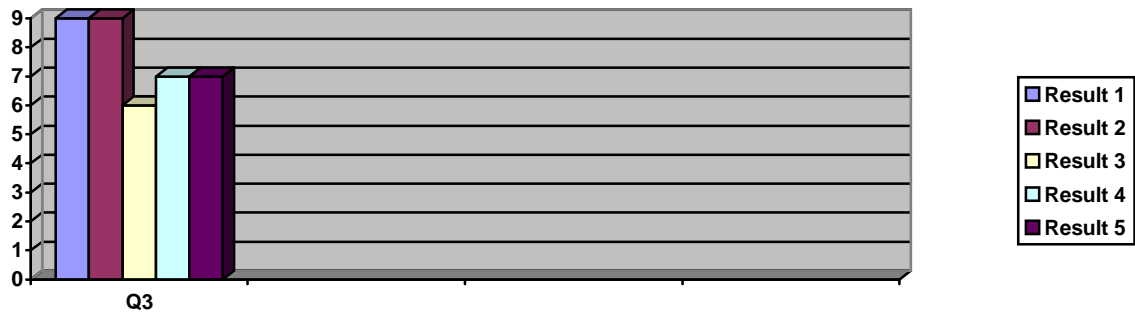

1. Do you find the day/night toggle useful?

Average: 7 out of 10

2. What would you rate the color scheme and its flexibility?

Average: 8.2 out of 10

3. What would you rate the layout of the Information Headquarters screen?

Average: 7.6 out of 10

4. What would you rate the layout of the Criminal Search screen?

Average: 8.2 out of 10

5. What would you rate the layout of the New User screen?

Average: 8.8 out of 10

6. What would you rate the layout of the Side Bar: