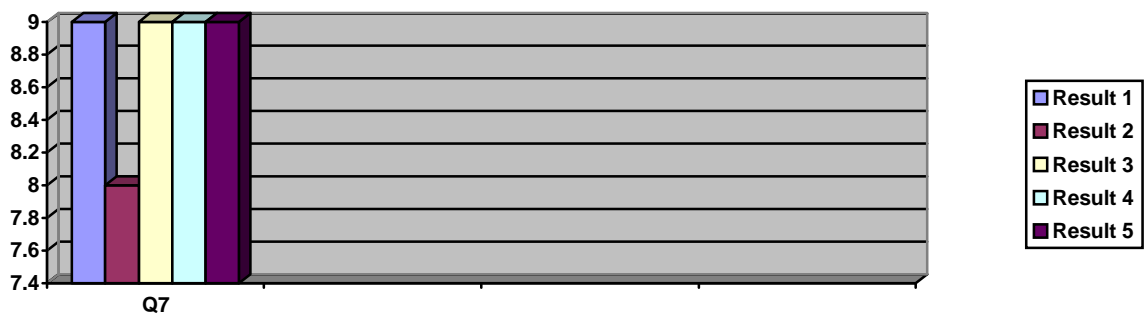

Average: 7.6 out of 10

4. What would you rate the layout of the Criminal Search screen?

Average: 8.2 out of 10

5. What would you rate the layout of the New User screen?

Average: 8.8 out of 10

6. What would you rate the layout of the Side Bar:

Average: 8.2 out of 10

7. What would you rate the user graphical interface in general?

Average: 8.8 out of 10