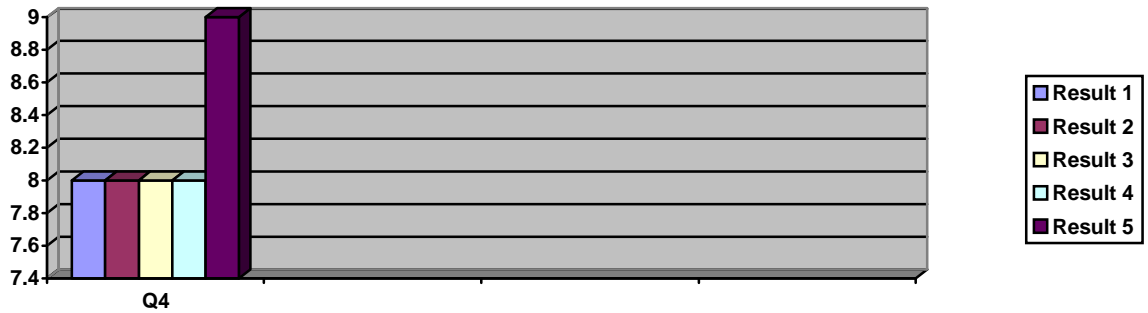

1. Do you find the day/night toggle useful?

Average: 7 out of 10

2. What would you rate the color scheme and its flexibility?

Average: 8.2 out of 10

3. What would you rate the layout of the Information Headquarters screen?

Average: 7.6 out of 10

4. What would you rate the layout of the Criminal Search screen?

Average: 8.2 out of 10

5. What would you rate the layout of the New User screen?

Average: 8.8 out of 10

6. What would you rate the layout of the Side Bar: