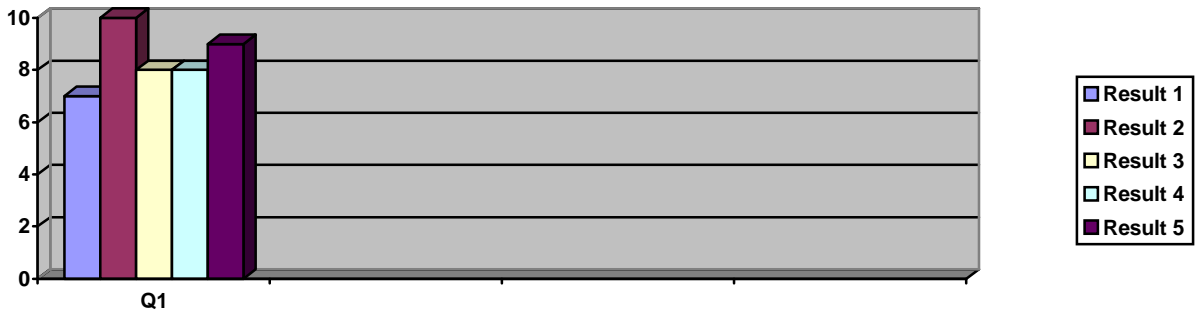

1. What would you rate the functional depth of the criminal search screen?

Average: 8.4 out of 10

2. What would you rate the flexibility of the criminal search system?

Average: 8.6 out of 10

3. What would you rate your satisfaction from the Information Headquarters page?

Average: 7.2 out of 10