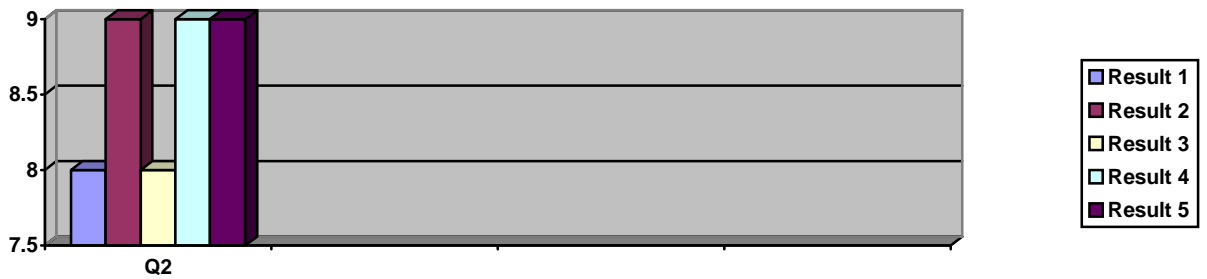

1. What would you rate the functional depth of the criminal search screen?

Average: 8.4 out of 10

2. What would you rate the flexibility of the criminal search system?

Average: 8.6 out of 10

3. What would you rate your satisfaction from the Information Headquarters page?

Average: 7.2 out of 10