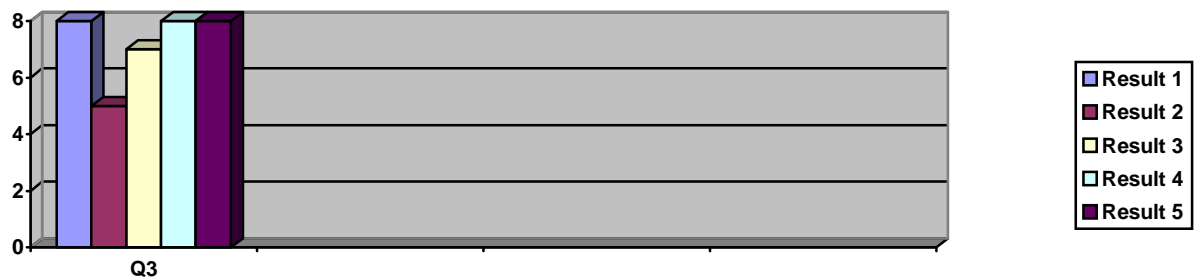

1. What would you rate the functional depth of the criminal search screen?

Average: 8.4 out of 10

2. What would you rate the flexibility of the criminal search system?

Average: 8.6 out of 10

3. What would you rate your satisfaction from the Information Headquarters page?